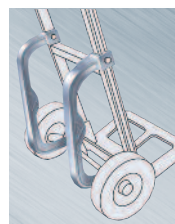

OPTIONAL ACCESSORIES

STAIR CLIMBERS. With built-in wear strip to increase strength and mobility for going up and down stairs or curbs. To order add the suffix "SC".